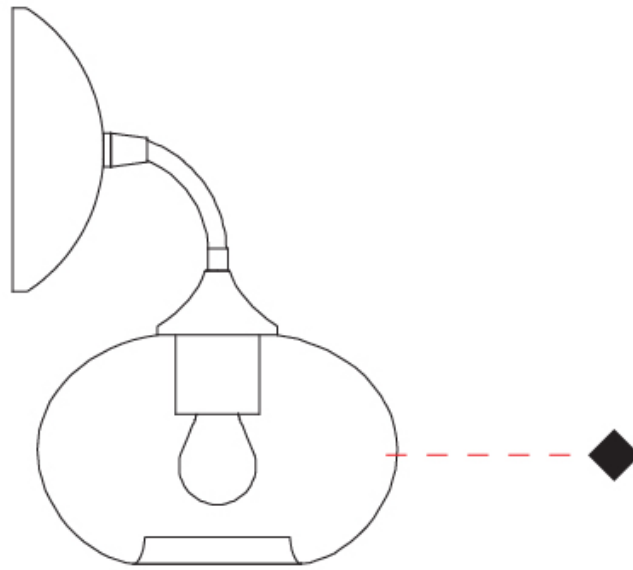

D143014-

PROJECT _____

TYPE _____

SPECIFIER _____

QUANTITY _____

DATE _____

D