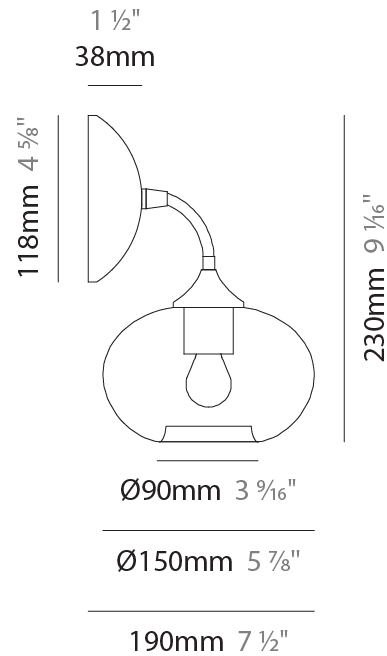

PARIGI CIPOLLA SURFACE

D143014-

base number   Finish
Options

PROJECT	_____
TYPE	_____
SPECIFIER	_____
QUANTITY	_____
DATE	_____

1. To build a product code in our configurator select the specify button on the base model # product page
2. To build a manual product code on this datasheet choose from the options listed below in blue font and add the suffix to the base model #

GENERAL

Series: Parigi Cipolla
Brand: Cangiini & Tucci
Division: Design
Mounting Type: Surface
Mounting Location: Wall
Subcategory: Ambient

PHYSICAL

Shape: Sphere
Length (mm): 150
Length (in): 5 ⁷/₈
Height (mm): 230
Depth (mm): 190
Height (in): 9 ¹/₁₆
Depth (in): 7 ¹/₂
Light Distribution: Omnidirectional
Weight (kg): 0.45
Weight (lbs): 0.99
Fixture Finish: [AMB / GRN / PNK / RUB / SKB / SMK / TOB / TRA](#)
Holder Finish: CHR
Fixture Material: Glass / Metal

ELECTRICAL

Number of Lamps: 1
Lamp Type: LED Retrofit
Bulb Included: Bulb Not Included
Max. Wattage Per Lamp (W): 4
Lamp Base: E12
Input Voltage (V): 120

LED

OPTICAL

RATINGS AND CERTIFICATIONS

Certified By: Certified for North American Standards
IP rating: IP20