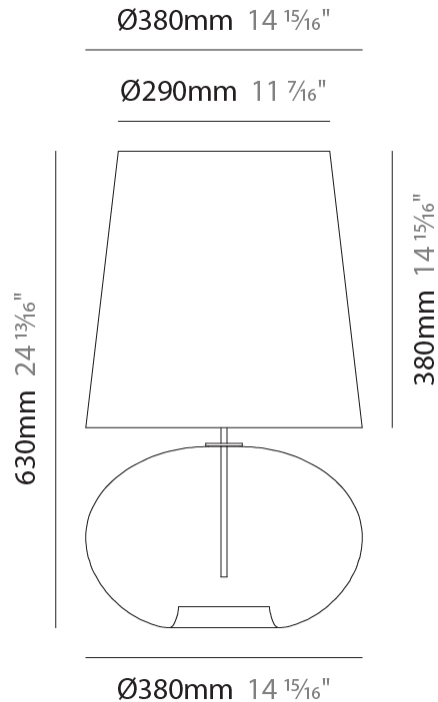

PARIGI CIPOLLA PORTABLE

D144010-

base number   Finish
Options

PROJECT	_____
TYPE	_____
SPECIFIER	_____
QUANTITY	_____
DATE	_____

1. To build a product code in our configurator select the specify button on the base model # product page
2. To build a manual product code on this datasheet choose from the options listed below in blue font and add the suffix to the base model #

GENERAL

Series: Parigi Cipolla
Brand: Cangiini & Tucci
Division: Design
Mounting Type: Portable
Mounting Location: Table
Subcategory: Ambient

PHYSICAL

Shape: Sphere
Diameter (mm): 380
Diameter (in): 14 ¹⁵/₁₆"
Height (mm): 630
Height (in): 24 ¹³/₁₆"
Light Distribution: Omnidirectional
Weight (kg): 2.64
Weight (lbs): 5.82
Fixture Finish: [AMB](#) / [GRN](#) / [PNK](#) / [RUB](#) / [SKB](#) / [SMK](#) / [TOB](#) / [TRA](#)
Holder Finish: CHR
Fixture Material: Glass / Metal

ELECTRICAL

Number of Lamps: 1
Lamp Type: LED Retrofit
Bulb Included: Bulb Not Included
Max. Wattage Per Lamp (W): 7
Lamp Base: E26
Input Voltage (V): 120
Upon Request: 277Vac / GU24

LED

OPTICAL

RATINGS AND CERTIFICATIONS

Certified By: Certified for North American Standards
IP rating: IP20