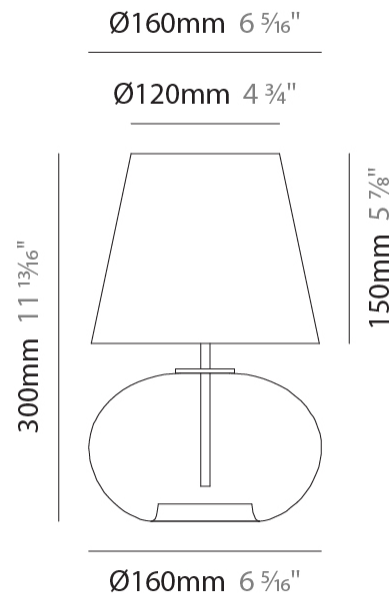

PARIGI CIPOLLA PORTABLE

D144008-

base number Finish
Options

PROJECT
TYPE
SPECIFIER
QUANTITY
DATE

1. To build a product code in our configurator select the specify button on the base model # product page
2. To build a manual product code on this datasheet choose from the options listed below in blue font and add the suffix to the base model #

GENERAL

Series: Parigi Cipolla
Brand: Cangiini & Tucci
Division: Design
Mounting Type: Portable
Mounting Location: Table
Subcategory: Ambient

PHYSICAL

Shape: Sphere
Diameter (mm): 160
Diameter (in): 6 ⁵/₁₆
Height (mm): 300
Height (in): 11 ¹³/₁₆
Light Distribution: Omnidirectional
Weight (kg): 0.52
Weight (lbs): 1.15
Fixture Finish: [AMB](#) / [GRN](#) / [PNK](#) / [RUB](#) / [SKB](#) / [SMK](#) / [TOB](#) / [TRA](#)
Holder Finish: CHR
Fixture Material: Glass / Metal

ELECTRICAL

Number of Lamps: 1
Lamp Type: LED Retrofit
Bulb Included: Bulb Not Included
Max. Wattage Per Lamp (W): 4
Lamp Base: E12
Input Voltage (V): 120

LED

OPTICAL

RATINGS AND CERTIFICATIONS

Certified By: Certified for North American Standards
IP rating: IP20