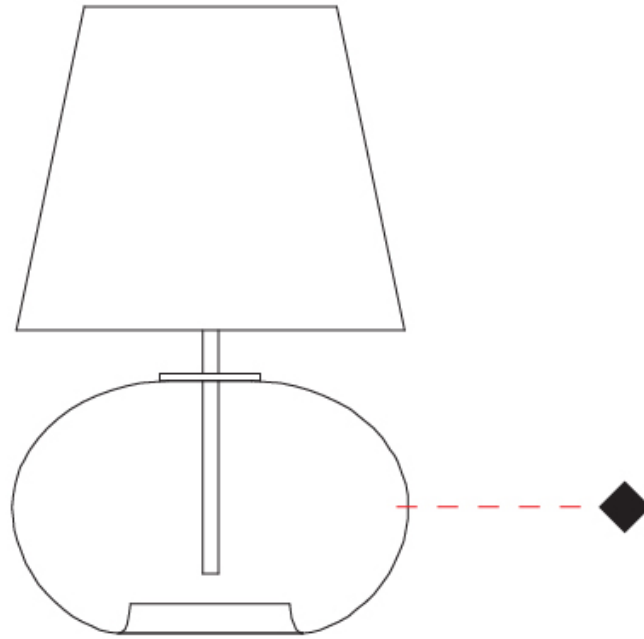

PARIGI CIPOLLA PORTABLE

D144008-

PROJECT	_____
TYPE	_____
SPECIFIER	_____
QUANTITY	_____
DATE	_____

D